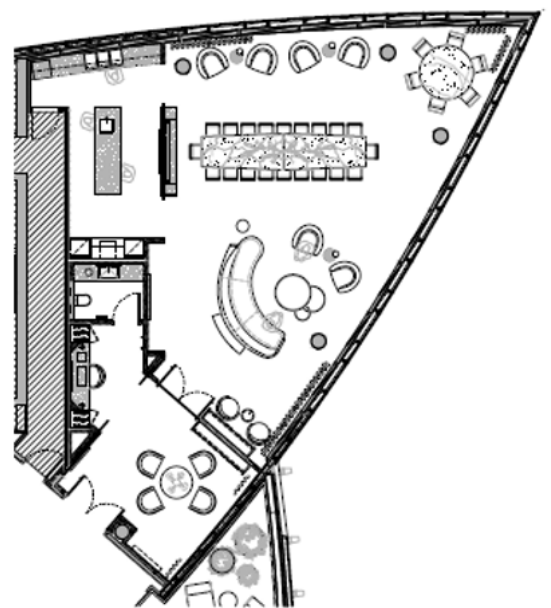

WELCOME TO THE OPAL SUITE

With beautiful views across the water to Darling Harbour, the Opal Suite offers one of city's most exquisite settings, and is a stunning location for intimate weddings.

The combination of highly tactile custom fabrics and delicate metallic detailing is where modern luxury meets traditional romance. Breathtaking views provide the perfect backdrop to your special day while our dedicated staff attends to your guests' every need.

Features:

- Private bathroom
- Powder alcove
- Hanging closets

| | |
|-----------|-----------------------|
| Size: | 178 sqm |
| Capacity: | 40 guests cocktail* |
| | 20 guests seated |

*Please note these capacities are subject to change due to current social distancing guidelines.