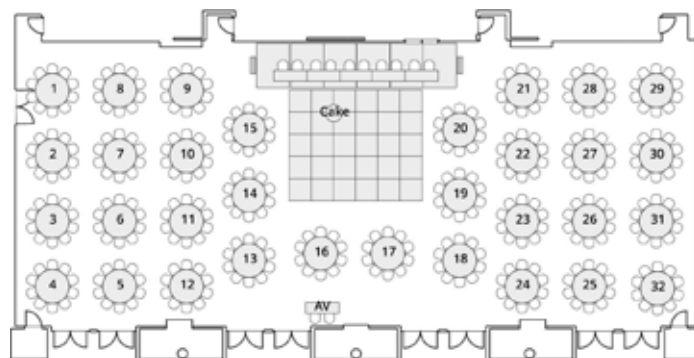

Pearl Ballroom includes expansive views for pre-function area, perfect for cocktails and canapés before your reception. The ballroom's metallic palette and state of the art technology allows you to make the space very much your own.

Size:	596 sqm
Capacity:	390 guests cocktail*
	320 guests seated with dancefloor & stage*

*Please note these capacities are subject to change due to current social distancing guidelines.

CONTACT
weddings@crownsydney.com.au
crownweddings.com.au